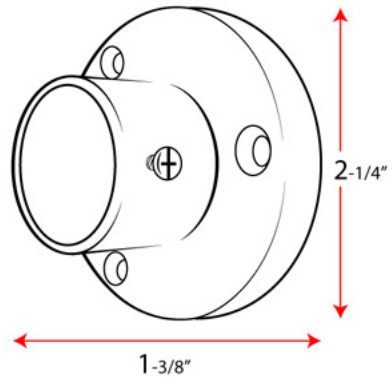

## Heavy Duty Round Shower Rod and Bracket Installation Instructions

FIG. 1

FIG. 2

FIG. 3

FIG. 4